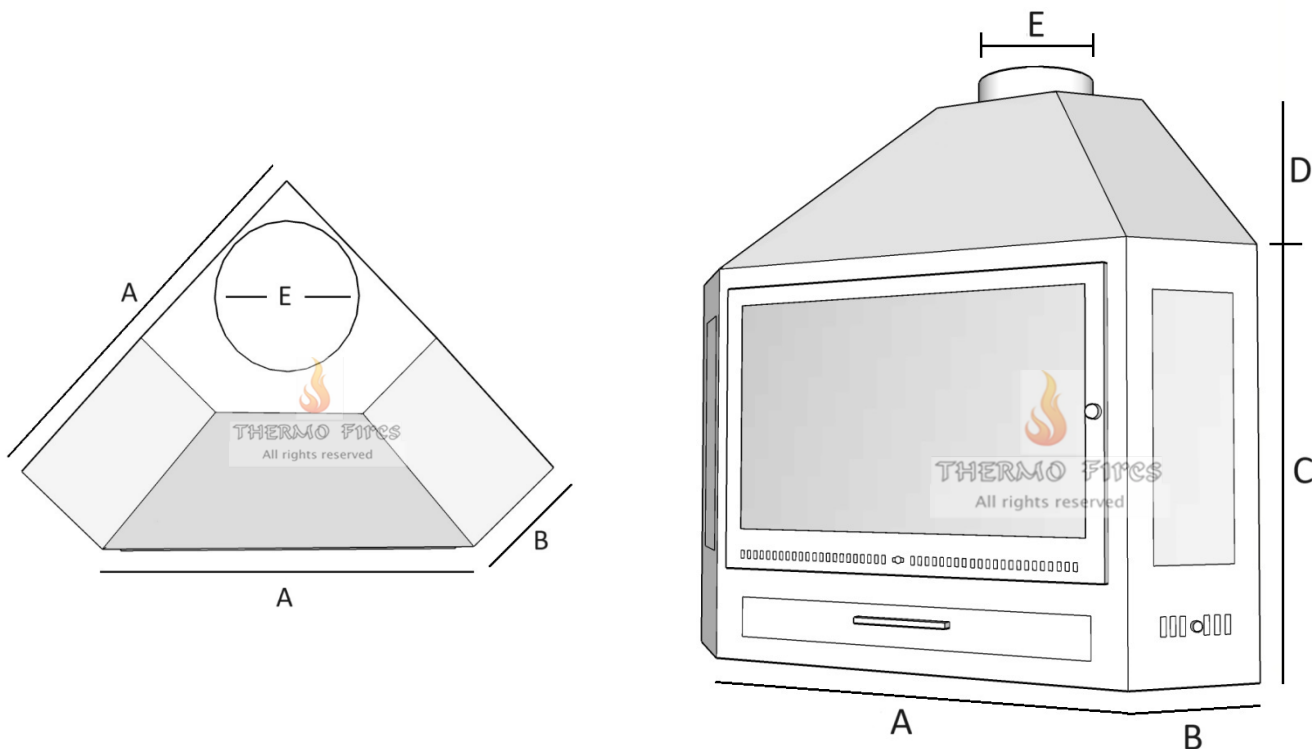

Specifications for Thermo Glass Corner Fireplace

Product	A = Width	B = side	C = Fireplace H	D = Gather H	E = Flue
All Measurements Given in Millimetres					
600mm	600	180	605	325	200 Ø
800mm	800	240	700	345	230 Ø
1000mm	1000	310	800	450	250 Ø